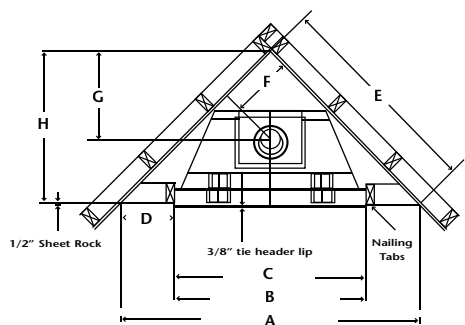

The Ultimate in Zero Clearance Direct Vent Fireplaces for New Home Construction or Renovation

Your best choice for installation anywhere throughout your home.

Corner Framing Dimensions (inches)

Louvered		Clean View Circulating Kit (CVCK)	
	HBZDV36	HBZDV42	
A	54³/₁₆"	58¹³/₁₆"	A 59⁷/₈" 63¹³/₁₆"
B	36³/₈"	42³/₈"	B 38⁷/₁₆" 42⁷/₁₆"
C	36"	41⁷/₈"	C 38¹/₈" 42¹/₈"
D	9³/₁₆"	8¹/₄"	D 10¹¹/₁₆" 10¹/₁₆"
E	38³/₄"	41⁵/₈"	E 42⁵/₁₆" 45¹/₈"
F	12³/₈"	13³/₄"	F 12³/₈" 13³/₄"
G	17⁹/₁₆"	19¹/₂"	G 17⁹/₁₆" 19¹/₂"
H	27³/₈"	29⁷/₁₆"	H 29¹⁵/₁₆" 31⁷/₈"

Top Flue Model	Height		Front Width		Depth	
	Actual	Framing	Actual	Framing	Actual	Framing
Louvers						
HBZDV36	34¹³/₁₆"	35"	36"	36³/₈"	16⁷/₁₆"	17"
HBZDV42	37"	37¹/₈"	41⁷/₈"	42³/₈"	16⁷/₁₆"	17"
Clean View Circulating Kit (CVCK)						
HBZDV36	34¹¹/₁₆"	41"	38¹/₁₆"	38⁷/₁₆"	18⁷/₈"	19¹/₂"
HBZDV42	36¹³/₁₆"	43"	42¹/₁₆"	42⁷/₁₆"	18¹⁵/₁₆"	19¹/₂"

Top Flue Model	Width	Height
Viewing Area		
HBZDV36	29³/₄"	18⁵/₈"
HBZDV42	33³/₈"	20³/₈"

Enjoy the elegance and warmth of glowing embers and dancing flames around your choice of log sets. It is sure to be the focal point of your home. Choose from a variety of decorative options to create your own distinctive appearance and be assured of complete safety, comfort and long lasting value from a manufacturer of wood and gas fireplaces with more than 25 years of experience.

Here is a fireplace that has a fully sealed combustion chamber with no pollution spillage to depreciate the indoor air quality of your home.

Model	HBZDV3624N	HBZDV3628N	HBZDV3624LP	HBZDV3628LP
	HBZDV4224N	HBZDV4228N	HBZDV4224LP	HBZDV4228LP
Flue	top	top	top	top
Fuel	natural	natural	propane	propane
Input Max.	24,000 BTU	28,000 BTU	22,000 BTU	26,000 BTU
Input Min.	14,000 BTU	20,000 BTU	15,000 BTU	19,000 BTU
Output Max.	-	21,000 BTU	15,000 BTU	19,500 BTU
Efficiency	-	76% fan on	-	76% fan on
FE (P4.1-02)	51.0%/44.7%	58.7%/57.7%	46.0%/47.9%	62.4%/58.6

Standard Features

- Millivolt valve system allows operation during a power failure with Hi/low heat and flame adjustment
- Dual burner with Realistic Flame Pattern
- A flame sensor that constantly monitors the pilot flame and provides 100% gas shut off if pilot is not sensed

Optional Features

Designer Clean View Circulating Kit – No Louvers Required, Optional Pull Screens

Decorative Black Panels or Grills – Grills available in Black, Classic Series Black with Polish Brass, Antique or Chrome Accents

Overlay Doors – Deluxe, Top Half, Double Arch and Double Door

Designer Doors – Arch or Straight Black Doors with Antique, Polished or Chrome Trims

Surrounds Wide (Louvered Units) – Polish Brass, Antique or Chrome

Coverage – HBZDV3624/28 – 35¹/₂" h x 41¹/₈" w
HBZDV4224/28 – 37⁵/₈" h x 45¹/₈" w

Surrounds Slim Line (Louvered Units) – Polish Brass, Antique Brass, Chrome or Gun Metal Black,

Coverage – HBZDV3624/28 – 35¹/₄" h x 37¹/₂" w
HBZDV4224/28 – 37³/₈" h x 43³/₈" w

Fan Kit – Heat activated with variable speed control

Brick Refractory Liner – Traditional or Herringbone

Thermostat – Wall Mount Millivolt Thermostat or Programmable Thermostat

Remote Control – On/Off, Thermostat On/Off, Hi/Lo On/Off

Child Safety Screen